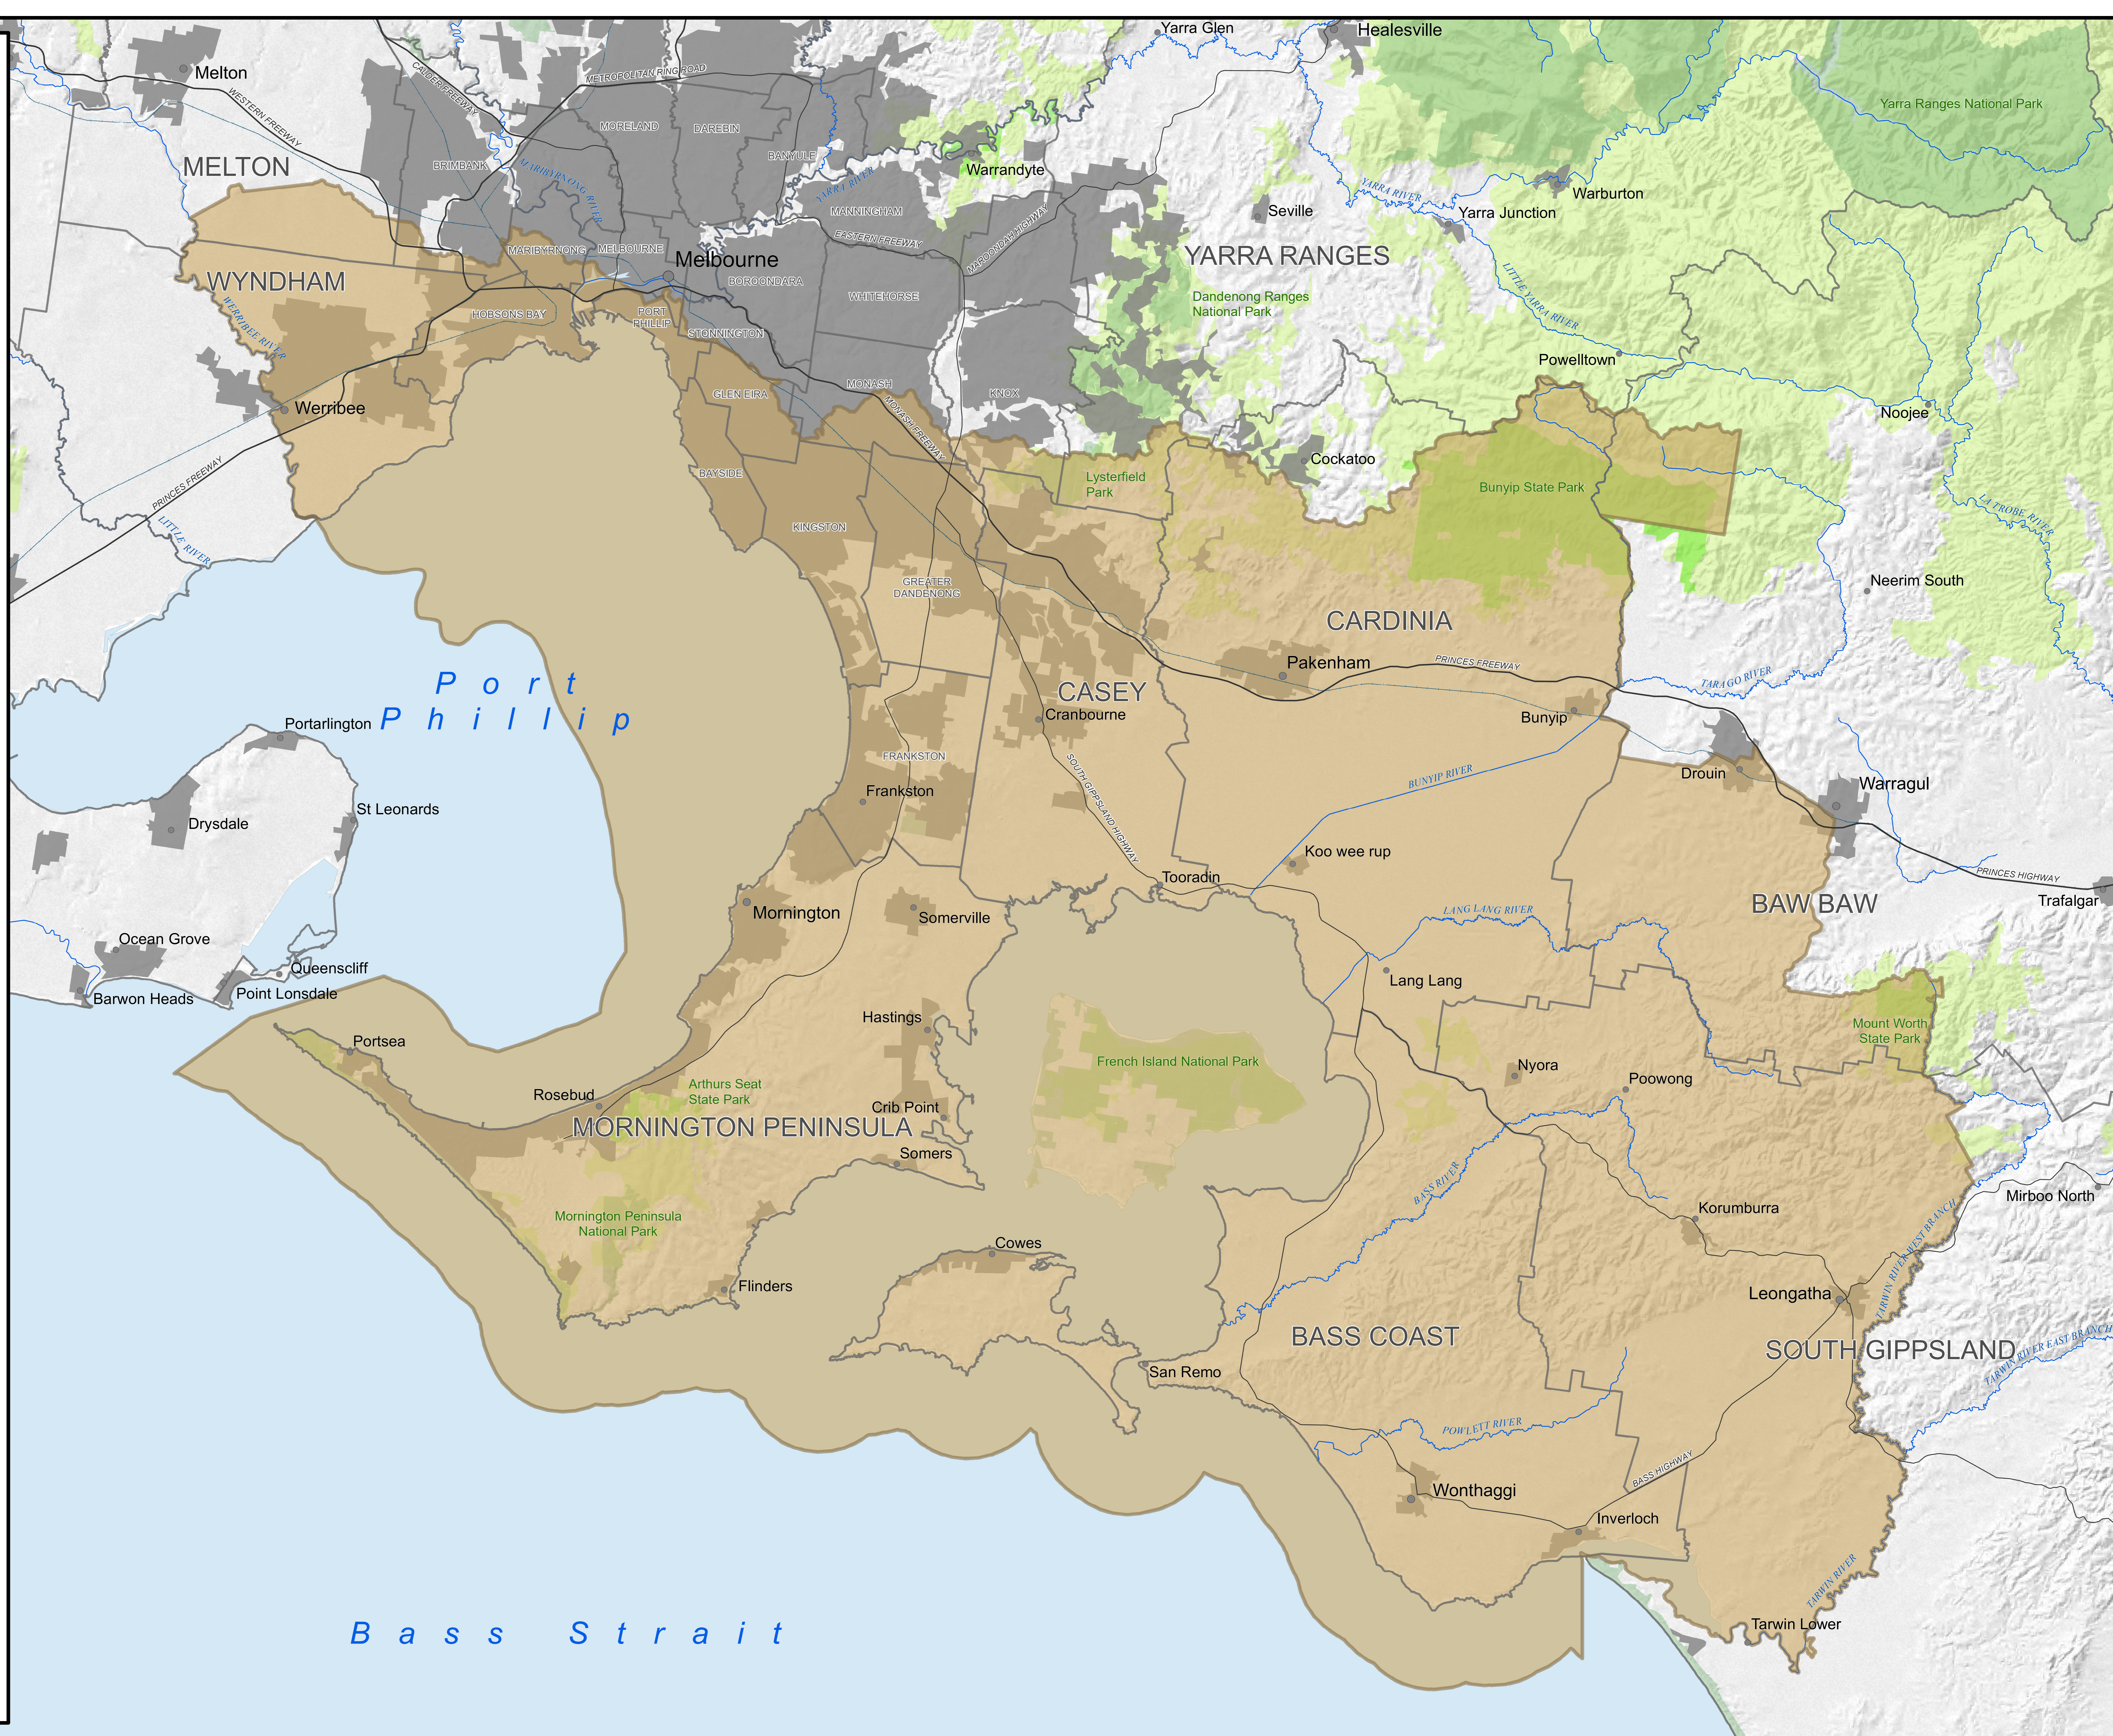

**BUNURONG LAND COUNCIL
ABORIGINAL CORPORATION
REGISTERED ABORIGINAL PARTY**

Produced by First Peoples - State Relations
for the
Victorian Aboriginal Heritage Council

VICTORIAN ABORIGINAL
HERITAGE COUNCIL

Victoria

Legend

- Bunurong Land Council
  Aboriginal Corporation
- Local Government Area
- National Park
- State Park
- Other forested area

VICGRID
GDA 94

Scale 1:150,000

B a s s   S t r a i t